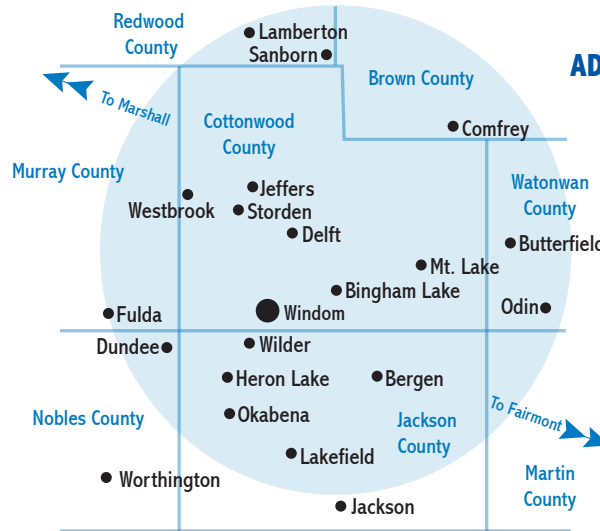

2019-20

CITIZEN PUBLISHING ADVERTISING RATES* AND INFORMATION

citizen@windomnews.com | 507-831-3455 | 800-658-2510

THE SHOPPER:

Published Saturdays
Circulation of 8,650

COTTONWOOD COUNTY CITIZEN:

Published Wednesdays
Circulation of over 2,100

MOUNTAIN LAKE/ BUTTERFIELD OBSERVER/ADVOCATE:

Published Wednesdays
Circulation of 900

SOUTHERN MINNESOTA PEACH:

Inserted into the Mt. Lake/Butterfield Observer/Advocate, Cottonwood County Citizen, Jackson County Pilot, Lakefield Standard, St. James Plaindealer, Martin County Star and the Sleepy Eye Herald-Dispatch. Circulation of just under 8,000.

THE SHOPPER DISTRIBUTION MAP

ADVERTISING DEADLINES:

- ▶ **THE SHOPPER**
Copy Deadline Thursday 5:00 p.m.
- ▶ **THE CITIZEN**
Copy Deadline Monday 12:00 Noon
- ▶ **THE OBSERVER/ADVOCATE**
Copy Deadline Friday 5:00 p.m.
- ▶ **THE SOUTHERN MINNESOTA PEACH**
Copy Deadline Friday 5:00 p.m.

SEARCH ENGINE OPTIMIZATION (SEO) WITH EVERY AD

Advertise with us and we will help boost your search results. The more ads you run the better your results. Your ads will also automatically be uploaded to the **Cottonwood County Circuit** for online viewing.